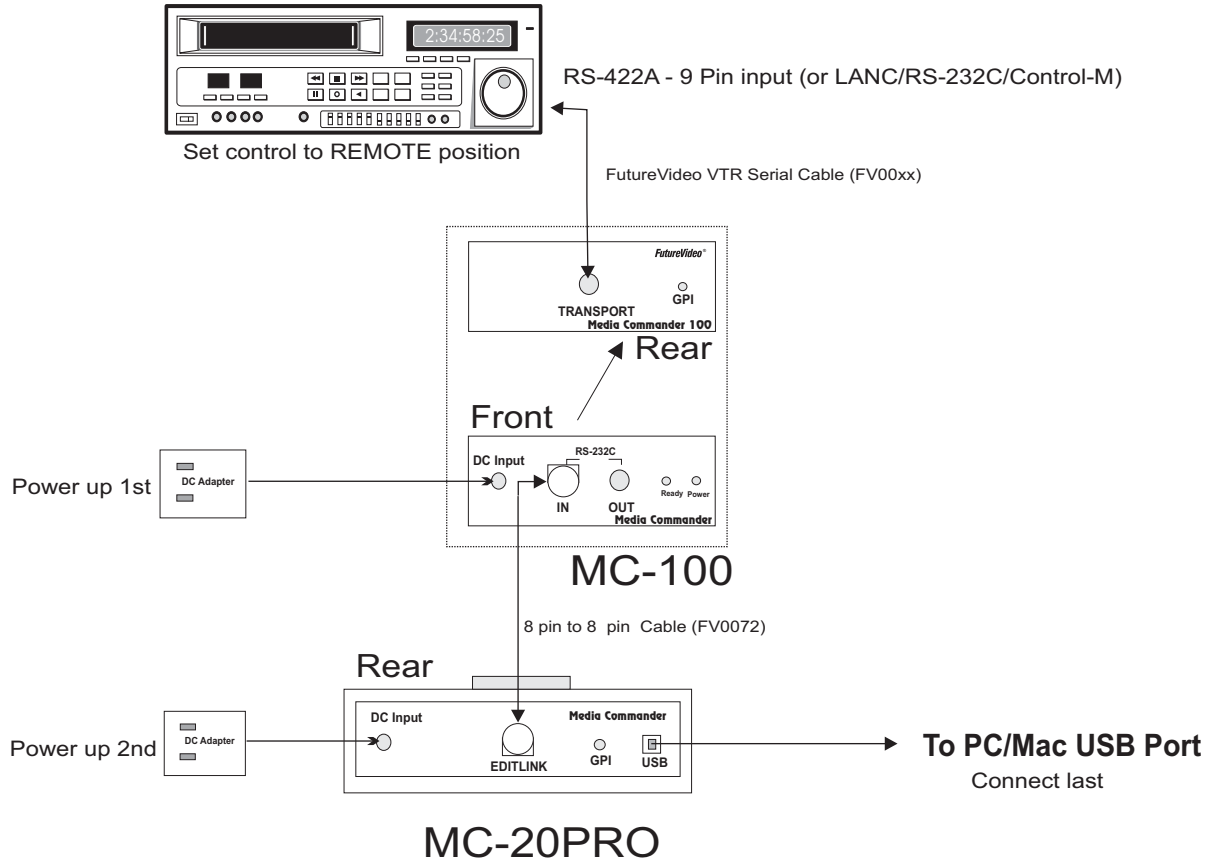

Analog or digital VTR or ATR or DVR or Camcorder

MC-20PRO connection to MC-100 for External Device Control